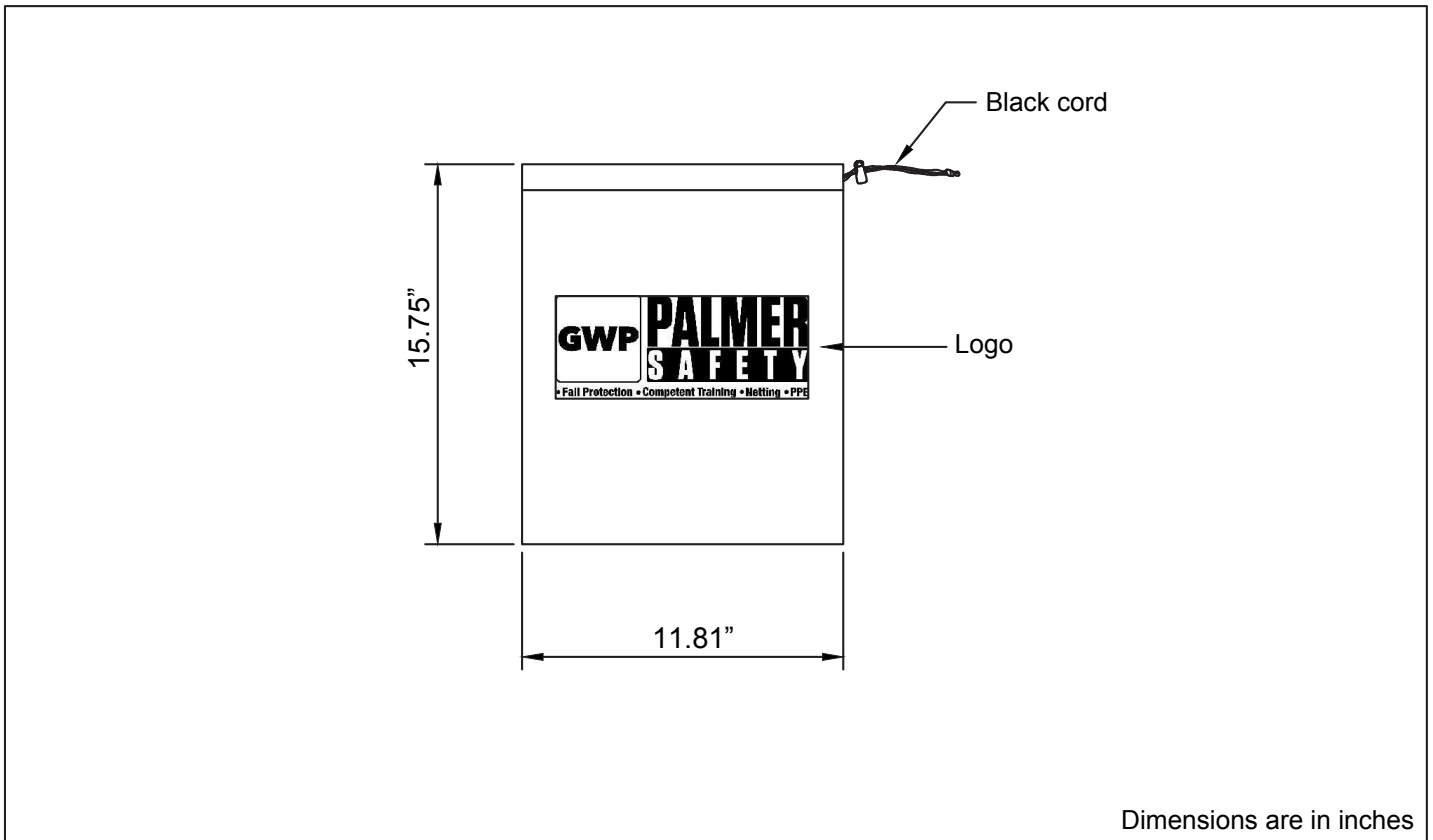

### Empty Kit Bag

Woven bag made up of Polyester having dimension 15.75" x 11.81" with black cord.

**DESIGN:** Woven bag made up of Polyester having dimension 15.75" x 11.81" with black cord.

**COLOR:** Blue

**MATERIAL:** Polyester

**WEIGHT:** 0.05 lbs. ± 0.004 lbs.

**WEIGHT CAPACITY:** 11 lbs.